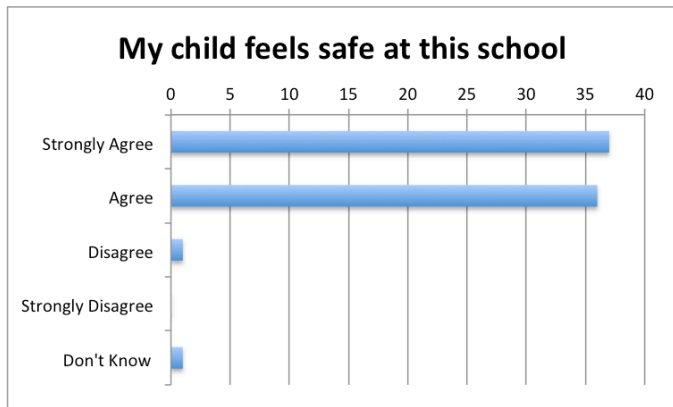

## Parent Questionnaire Summary of Responses – Spring 2014

Strongly Agree	<b>43</b>	57%
Agree	<b>30</b>	39%
Disagree	<b>1</b>	1%
Strongly Disagree	<b>0</b>	0%
Don't Know	<b>2</b>	3%

Strongly Agree	<b>37</b>	49%
Agree	<b>36</b>	48%
Disagree	<b>1</b>	1%
Strongly Disagree	<b>0</b>	0%
Don't Know	<b>1</b>	1%