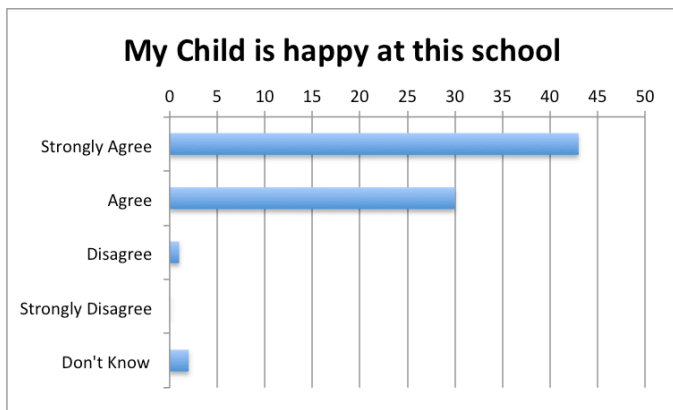

## Parent Questionnaire Summary of Responses – Spring 2014

Strongly Agree	<b>43</b>	57%
Agree	<b>30</b>	39%
Disagree	<b>1</b>	1%
Strongly Disagree	<b>0</b>	0%
Don't Know	<b>2</b>	3%

Strongly Agree	<b>37</b>	49%
Agree	<b>36</b>	48%
Disagree	<b>1</b>	1%
Strongly Disagree	<b>0</b>	0%
Don't Know	<b>1</b>	1%