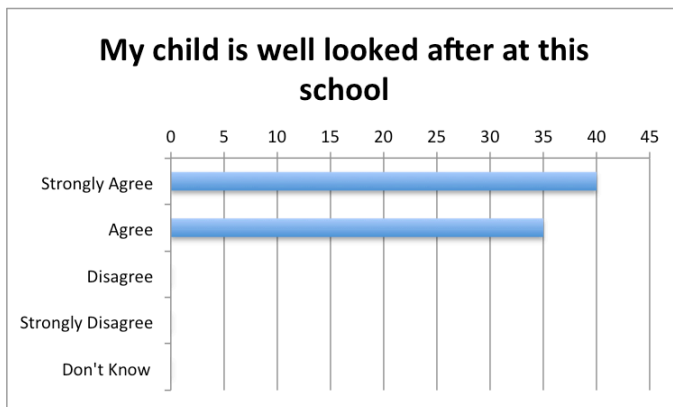

Strongly Agree	40	53%
Agree	35	47%
Disagree	0	0%
Strongly Disagree	0	0%
Don't Know	0	0%