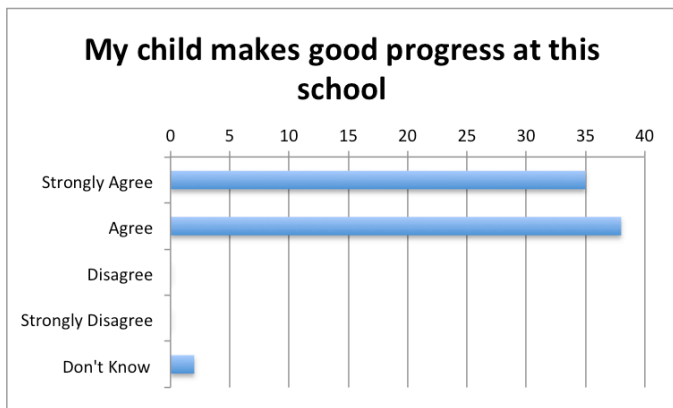

## Parent Questionnaire Summary of Responses – Spring 2014

Strongly Agree	<b>43</b>	57%
Agree	<b>30</b>	39%
Disagree	<b>1</b>	1%
Strongly Disagree	<b>0</b>	0%
Don't Know	<b>2</b>	3%

Strongly Agree	<b>37</b>	49%
Agree	<b>36</b>	48%
Disagree	<b>1</b>	1%
Strongly Disagree	<b>0</b>	0%
Don't Know	<b>1</b>	1%