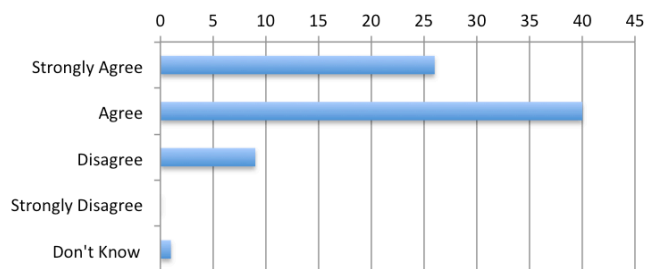

My child receives appropriate homework for their age

Strongly Agree	26	34%
Agree	40	53%
Disagree	9	12%
Strongly Disagree	0	0%
Don't Know	1	1%